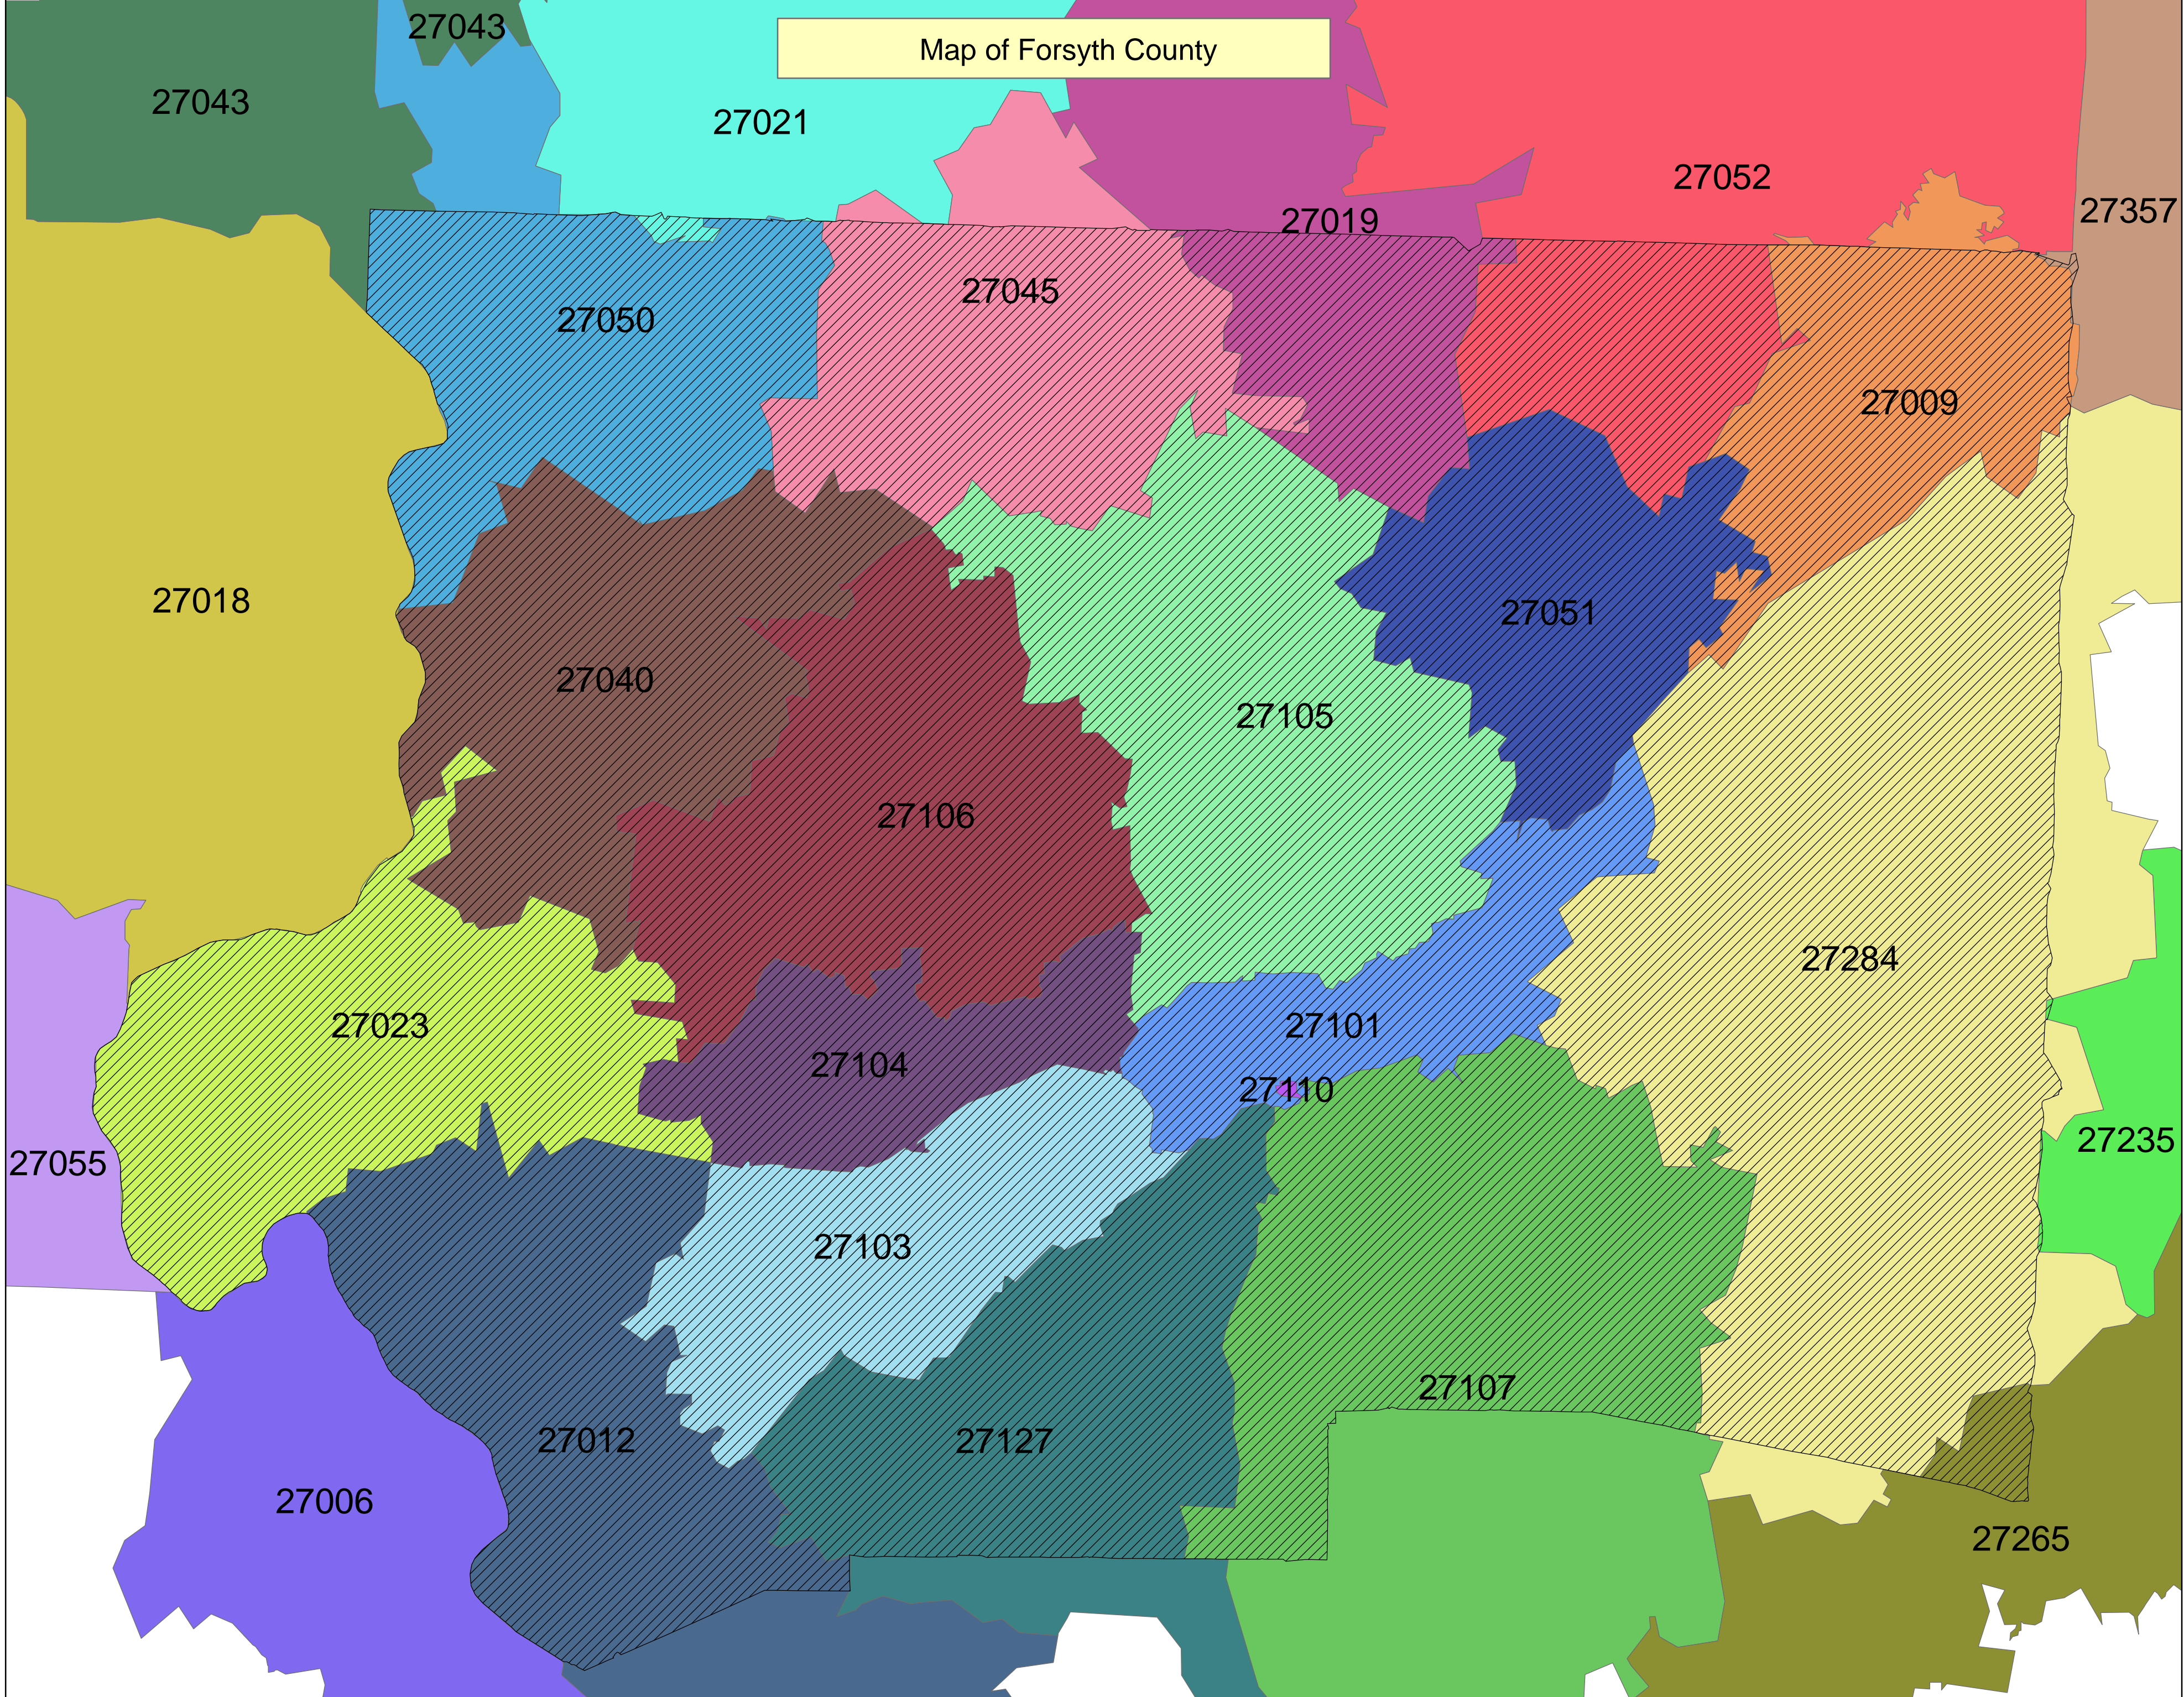

Map of Forsyth County

16,000

Meters